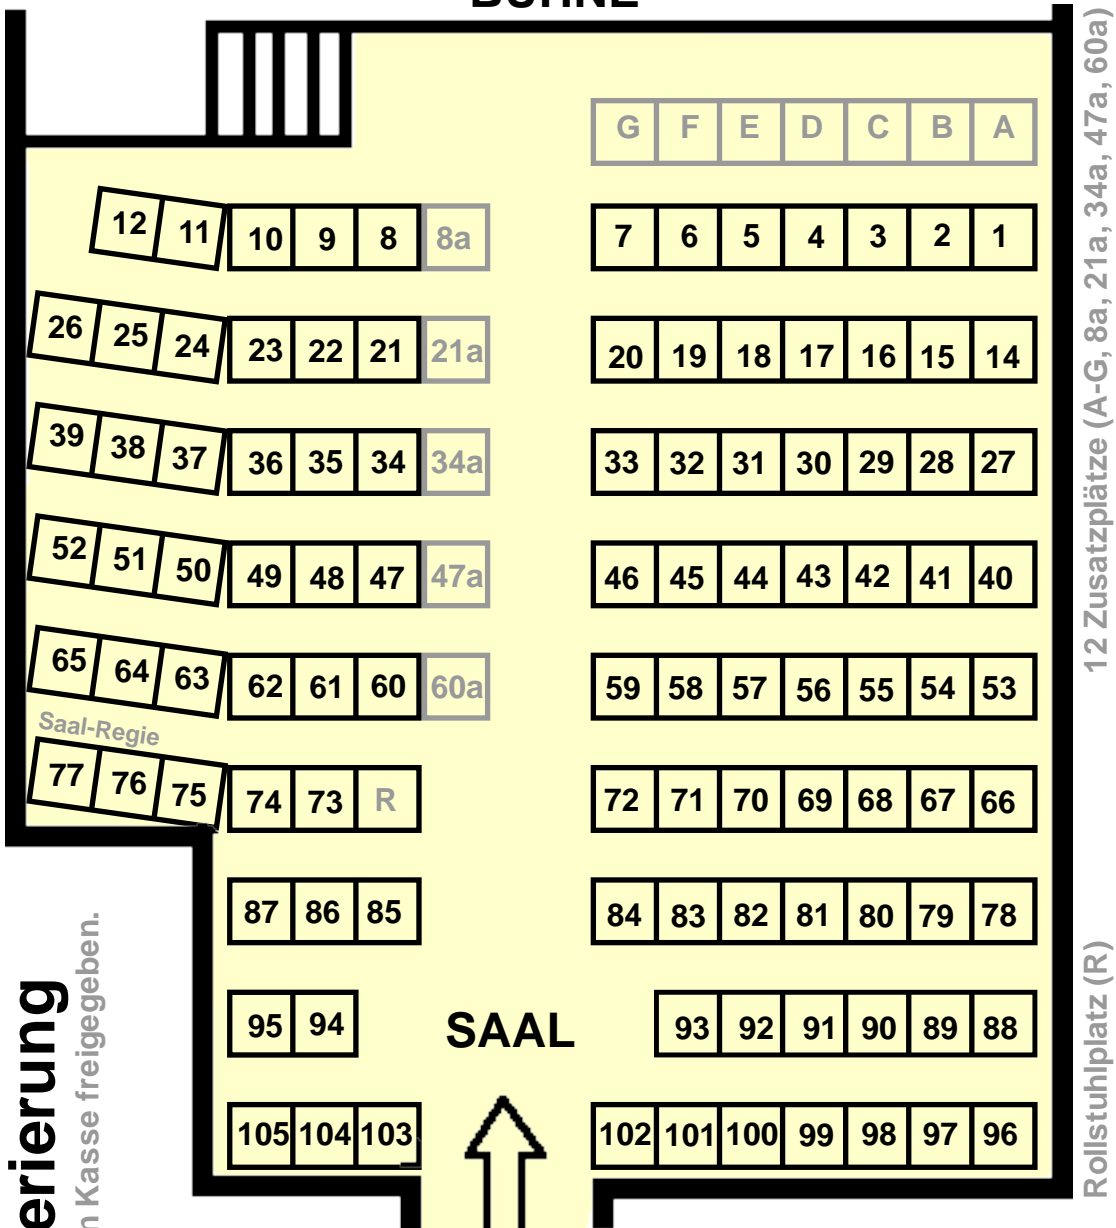

BÜHNE

theater alte oele thun