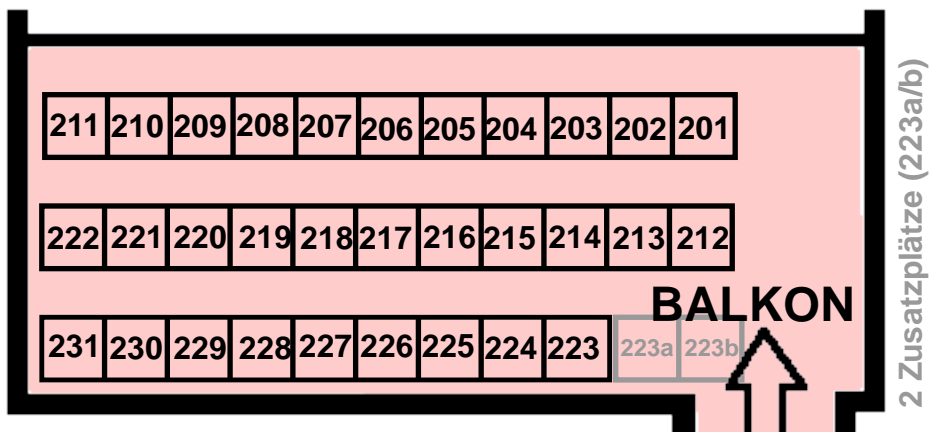

BÜHNE

theater alte oele thun